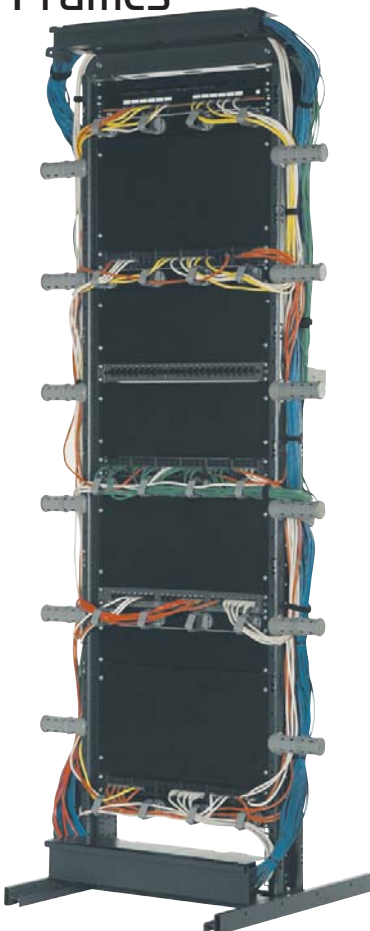

# Dataracks 707 Patching Frames

The dataracks 707 offers a combination of high density patching and equipment mounting for your computer networks.

Vertical cables can be dressed in the channelled uprights and used in conjunction with our unique cable management arms to provide a complete cable management solution.

## Cable Management Arms

100 and 50mm quick fit cable management arms.

4 x 50mm Management Arms GA1-170-000  
4 x 100mm Management Arms GA1-172-000  
4 x 100mm Management Arms (with dividers) GA1-173-000

# Dataracks 707 Equipment Frames

- ★ Two widths 600mm and 800mm (extra cabling space)
- ★ Fully adjustable standard 19" mounting angles allow housing of passive and active equipment
- ★ Unique cable management arms reduce cable bend radius as required by cabling best practice
- ★ Weight loading 300kg (evenly distributed)
- ★ Flat pack option available

## Optional Extras

- ★ Cable duct top and bottom for cable management and patch cords from side to side
- ★ Brackets to fix standard cable and basket tray horizontally and/or vertically
- ★ High density vertical cable ducts