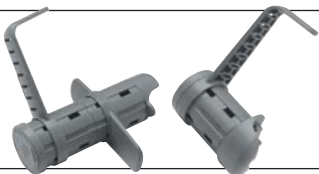

# Dataracks 707 Patching Frames

The dataracks 707 offers a combination of high density patching and equipment mounting for your computer networks.

Vertical cables can be dressed in the channelled uprights and used in conjunction with our unique cable management arms to provide a complete cable management solution.

## Jumper Rings and Knuckles

Jumper rings can be rotated 90° sold in packs of 10

10 x Jumper Ring and Knuckles GA1-145-000

## Cable Management Arms

100 and 50mm quick fit cable management arms.

4 x 50mm Management Arms GA1-170-000  
4 x 100mm Management Arms GA1-172-000  
4 x 100mm Management Arms (with dividers) GA1-173-000