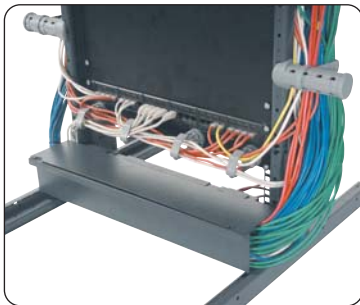

Dataracks 707 Patching & Equipment Frames - 600mm Wide (standard build: 1 x pair cross members, 1 x pair uprights and 19" mounting angles and 1 x top cable duct)

U Height	300mm Deep	600mm Deep	Overall Height
12U (1 x pack of 4 x 100mm arms)	FS7-012-314	FS7-062-314	640mm
18U (1 x pack of 4 x 100mm arms)	FS7-018-314	FS7-068-314	908mm
24U (2 x pack of 4 x 100mm arms)	FS7-024-314	FS7-074-314	1175mm
30U (2 x pack of 4 x 100mm arms)	FS7-030-314	FS7-080-314	1440mm
36U (2 x pack of 4 x 100mm arms)	FS7-036-314	FS7-086-314	1708mm
42U (3 x pack of 4 x 100mm arms)	FS7-042-314	FS7-092-314	1975mm
48U (3 x pack of 4 x 100mm arms)	FS7-048-314	FS7-098-314	2240mm

Dataracks 707 Patching & Equipment Frames - 800mm Wide

U Height	300mm Deep	600mm Deep	Overall Height
12U (1 x pack of 4 x 100mm arms)	FS7-112-314	FS7-162-314	640mm
18U (1 x pack of 4 x 100mm arms)	FS7-118-314	FS7-168-314	908mm
24U (2 x pack of 4 x 100mm arms)	FS7-124-314	FS7-174-314	1175mm
30U (2 x pack of 4 x 100mm arms)	FS7-130-314	FS7-180-314	1440mm
36U (2 x pack of 4 x 100mm arms)	FS7-136-314	FS7-186-314	1708mm
42U (3 x pack of 4 x 100mm arms)	FS7-142-314	FS7-192-314	1975mm
48U (3 x pack of 4 x 100mm arms)	FS7-148-314	FS7-198-314	2240mm