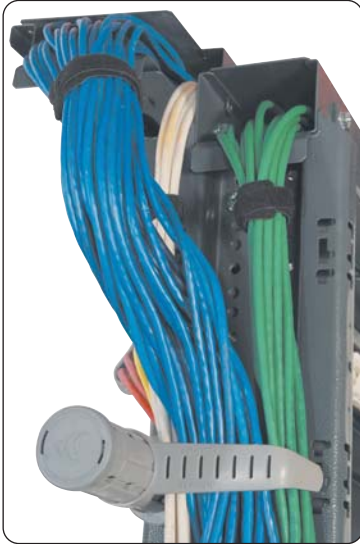

Dataracks 707 Equipment Frames

- ★ Two widths 600mm and 800mm (extra cabling space)
- ★ Fully adjustable standard 19" mounting angles allow housing of passive and active equipment
- ★ Unique cable management arms reduce cable bend radius as required by cabling best practice
- ★ Weight loading 300kg (evenly distributed)
- ★ Flat pack option available

Optional Extras

- ★ Cable duct top and bottom for cable management and patch cords from side to side
- ★ Brackets to fix standard cable and basket tray horizontally and/or vertically
- ★ High density vertical cable ducts